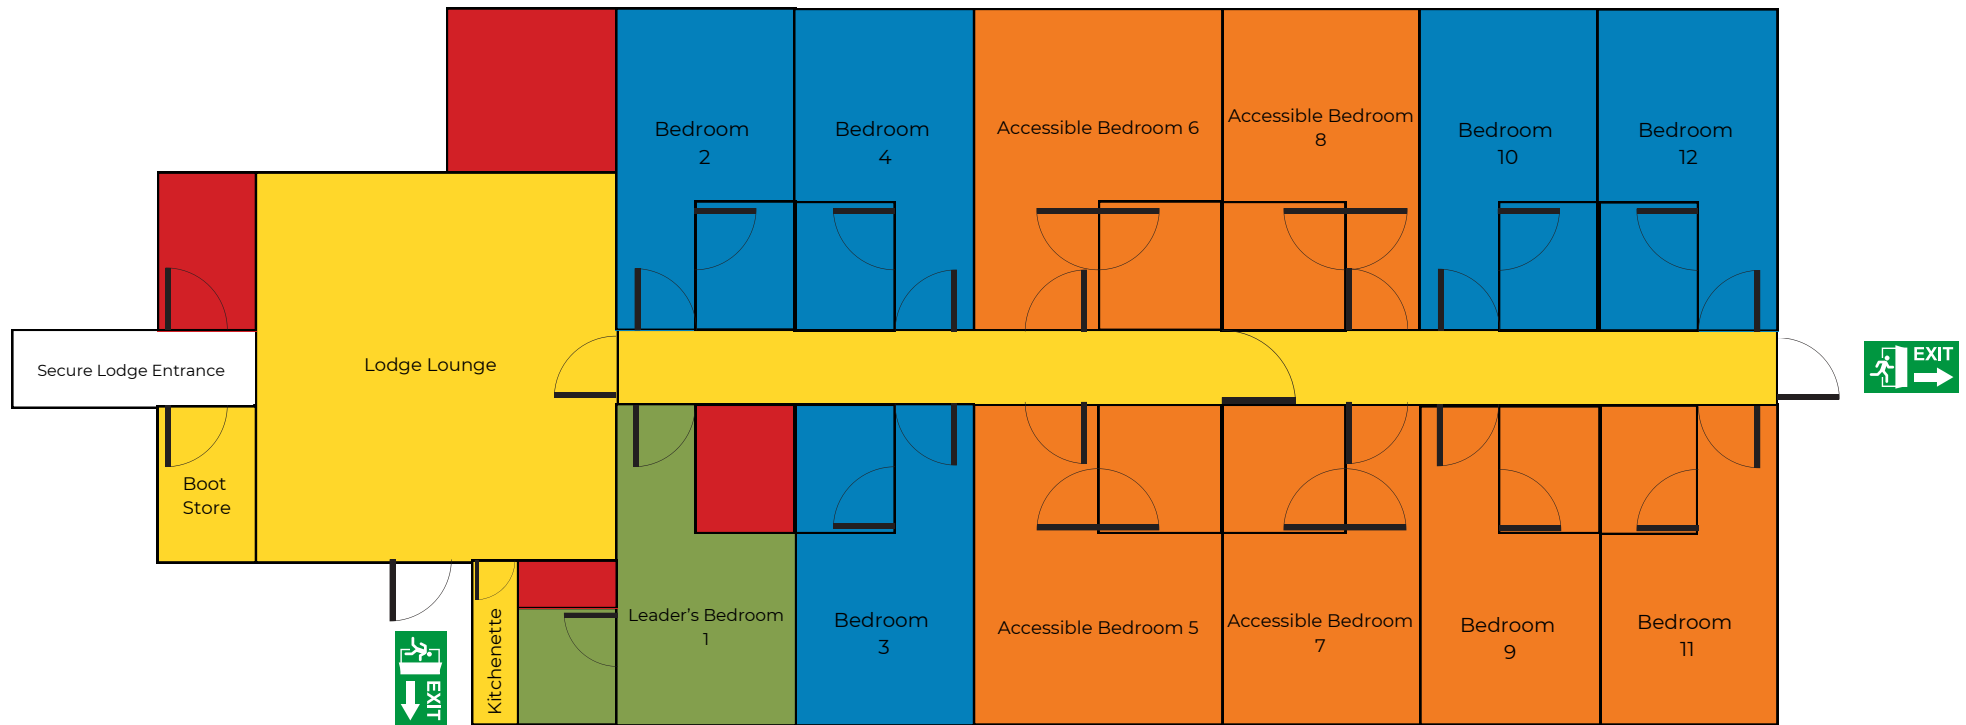

Alberta Lodge

Pioneer Ground floor

All bedrooms are ensuite with bath tubs except our accessible rooms which have wet rooms.

KEY

- 2 Beds (2 single beds)
- 4 Beds (2 single & 1 bunk)
- 5 Beds (1 single & 2 bunk)
- Secure Lodge Area
- Staff Only