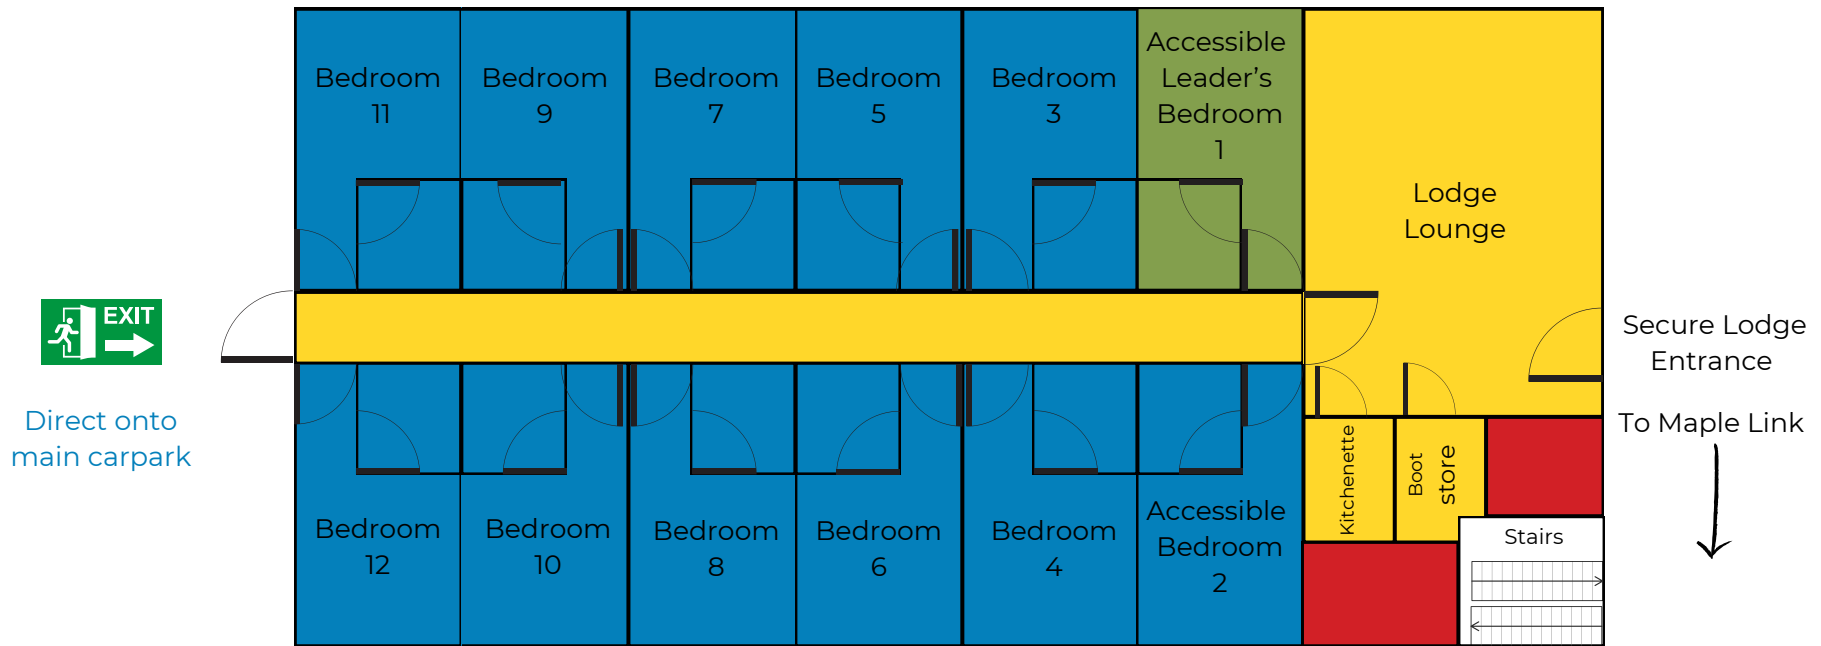

# Forest Lodge

Pioneer Ground floor

All bedrooms are ensuite with bath tubs except our accessible rooms which have wet rooms.

## KEY

- 2 Beds (2 single beds)
- 4 Beds (2 single & 1 bunk)
- Secure Lodge Area
- Staff Only