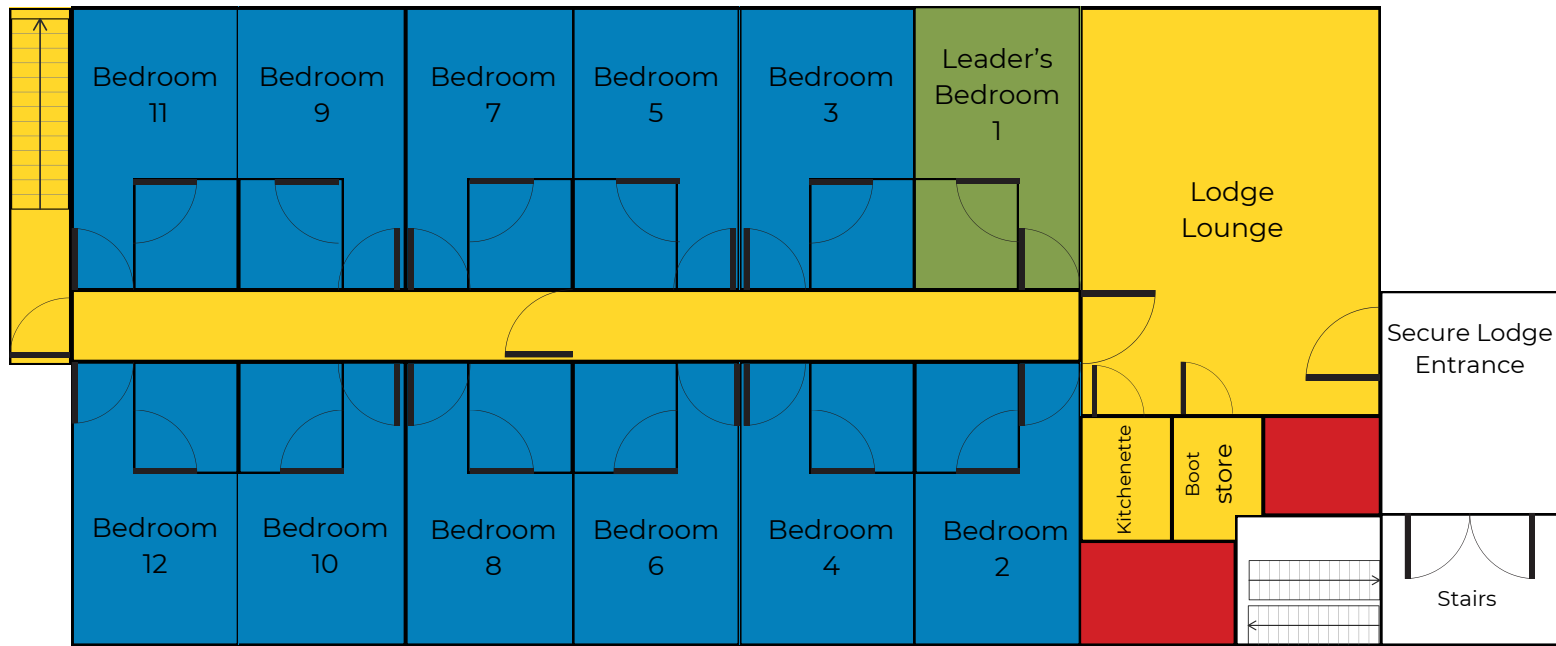

# Tree Tops Lodge

Pioneer Ground floor

Direct onto main carpark

All bedrooms are ensuite with bath tubs.

Lodge is not wheel chair accessible.

## KEY

2 Beds (2 single beds)

4 Beds (2 single & 1 bunk)

Secure Lodge Area

Staff Only