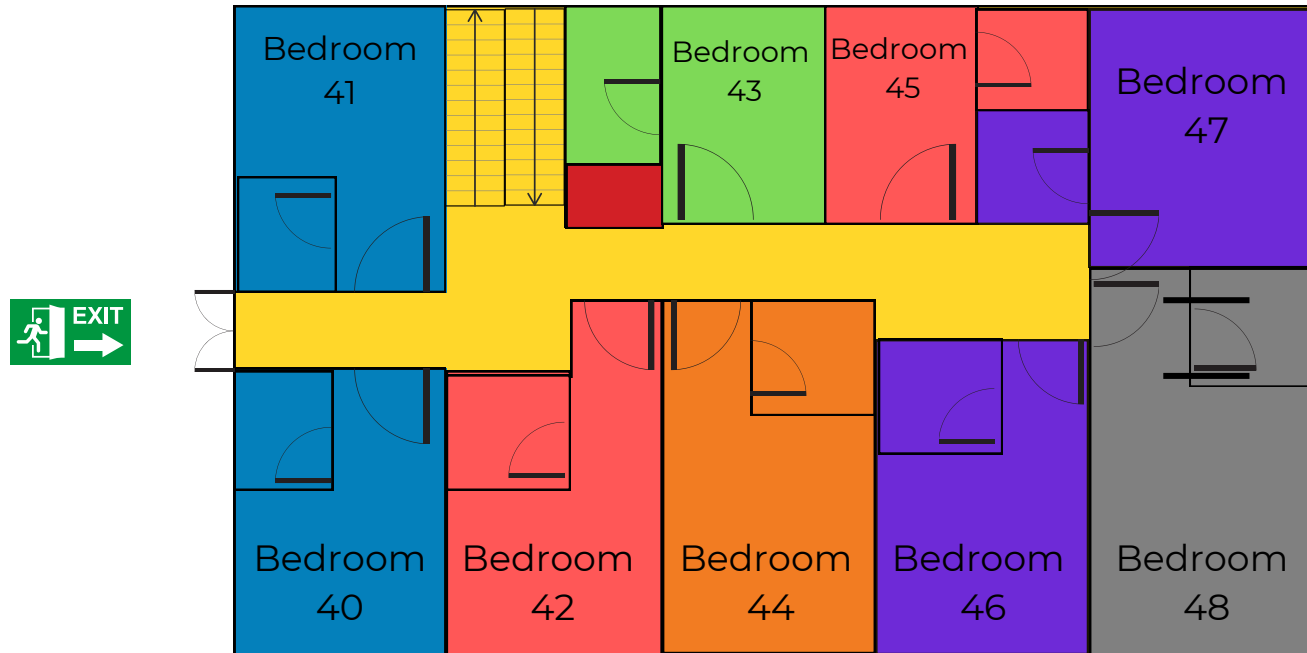

# Weston Noble Lodge

Pioneer Ground floor

## KEY

 Secure Lodge Area

 Staff Only

# Weston Noble Lodge

Pioneer First floor

Lodge is not wheel chair accessible

All bedrooms are ensuite with bath tubs

## KEY

- |  |  |  |  |
|--|--|--|--|
|  Secure Lodge Area |  2 Beds (Single beds)   |  3 Beds (1 single & 1 Bunk) |  4 Beds (2 Single & 1 Bunk) |
|  Staff Only        |  6 Beds (Bedroom 46 - 2 single & 2 bunk, Bedroom 47 - 3 Bunk) |  8 Beds (4 Bunks)           |  5 Beds (3 Single & 1 Bunk) |