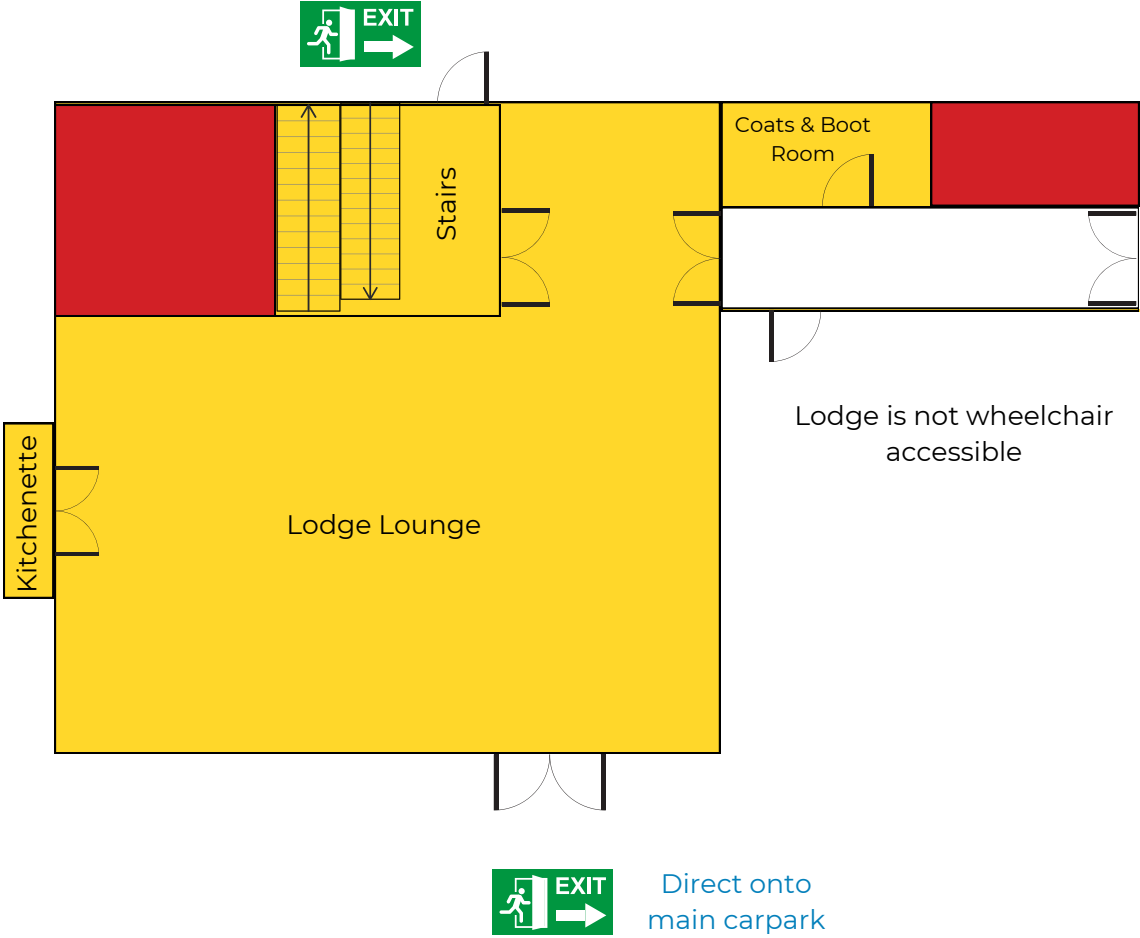

# Weston Noble Lodge

Pioneer Ground floor

## KEY

 Secure Lodge Area

 Staff Only

# Weston Noble Lodge

Pioneer First floor

Lodge is not wheel chair accessible

All bedrooms are ensuite with bath tubs

## KEY

- |  |  |  |  |
|--|--|--|--|
|  Secure Lodge Area |  2 Beds (Single beds)   |  3 Beds (1 single & 1 Bunk) |  4 Beds (2 Single & 1 Bunk) |
|  Staff Only        |  6 Beds (Bedroom 46 - 2 single & 2 bunk, Bedroom 47 - 3 Bunk) |  8 Beds (4 Bunks)           |  5 Beds (3 Single & 1 Bunk) |