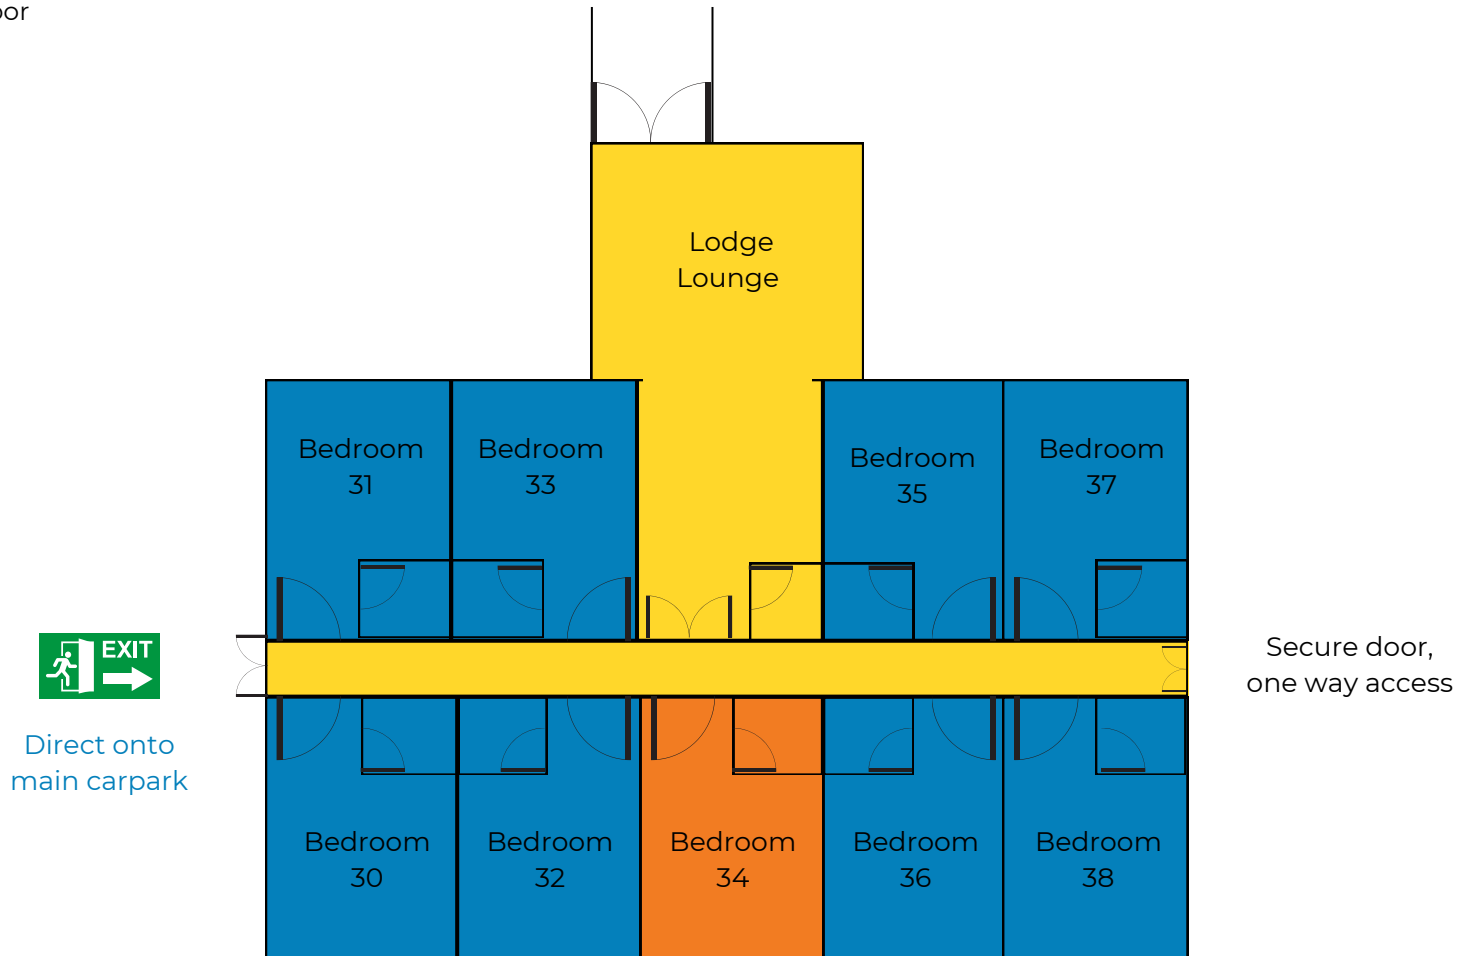

Weston Silver Lodge

Pioneer Ground floor

All bedrooms are ensuite with bath tubs

KEY

 Secure Lodge Area

 5 Beds (3 Single & 1 Bunk)

 4 Beds (2 Single & 1 Bunk)