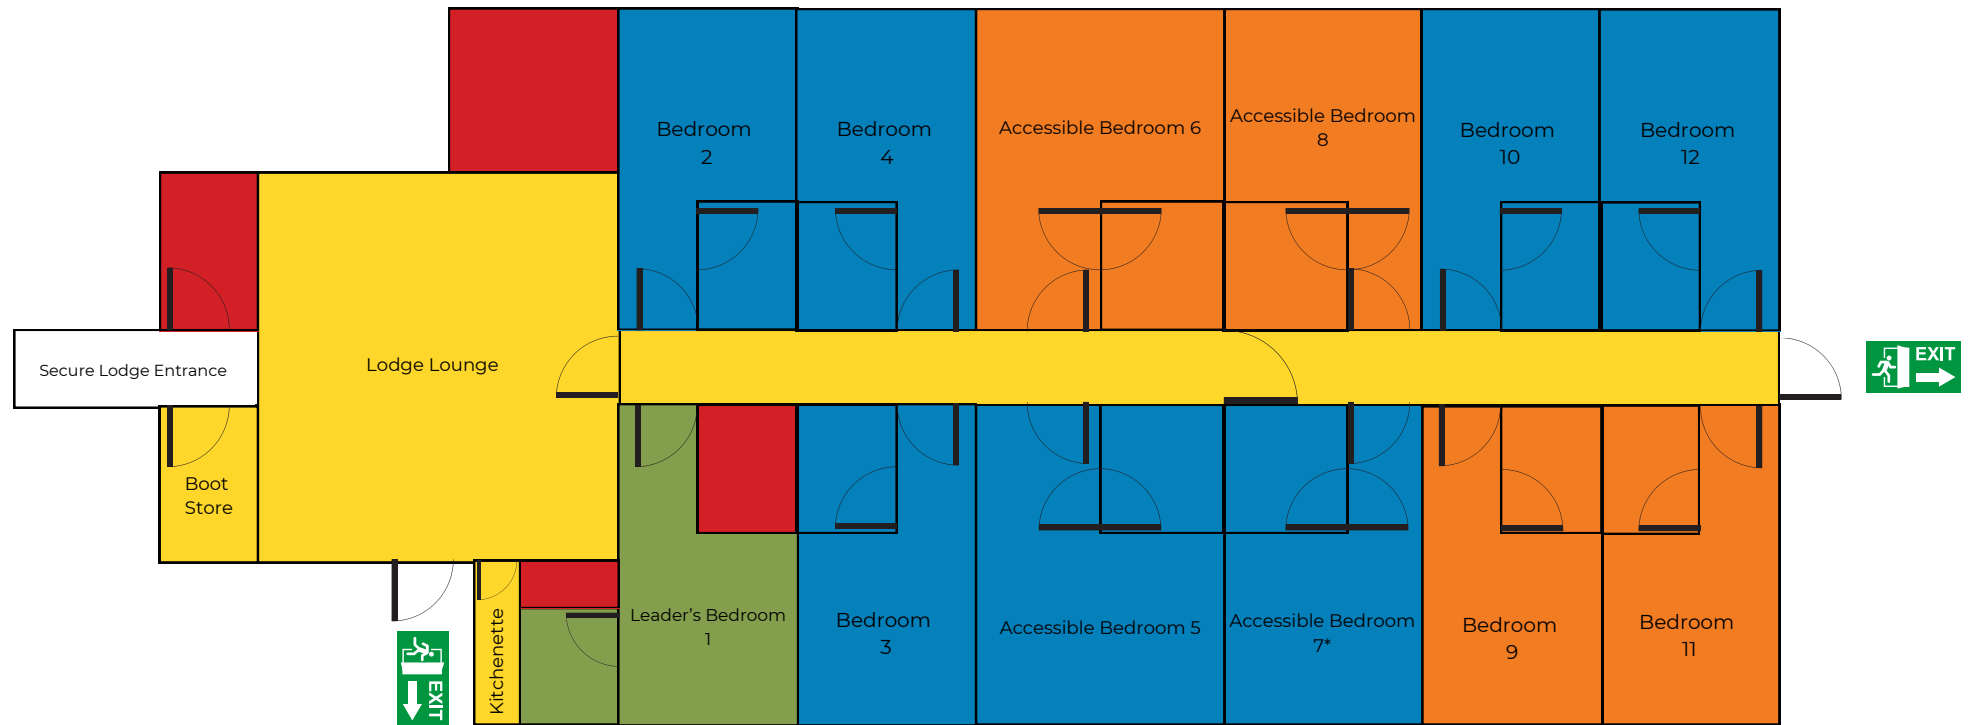

Yukon Lodge

Pioneer Ground floor

All bedrooms are ensuite with bath tubs except our accessible rooms which have wet rooms.

*suitable for a profile bed

KEY

- 2 Beds (2 single beds)
- 4 Beds (2 single & 1 bunk)
- 5 Beds (1 single & 2 bunk)
- Secure Lodge Area
- Staff Only