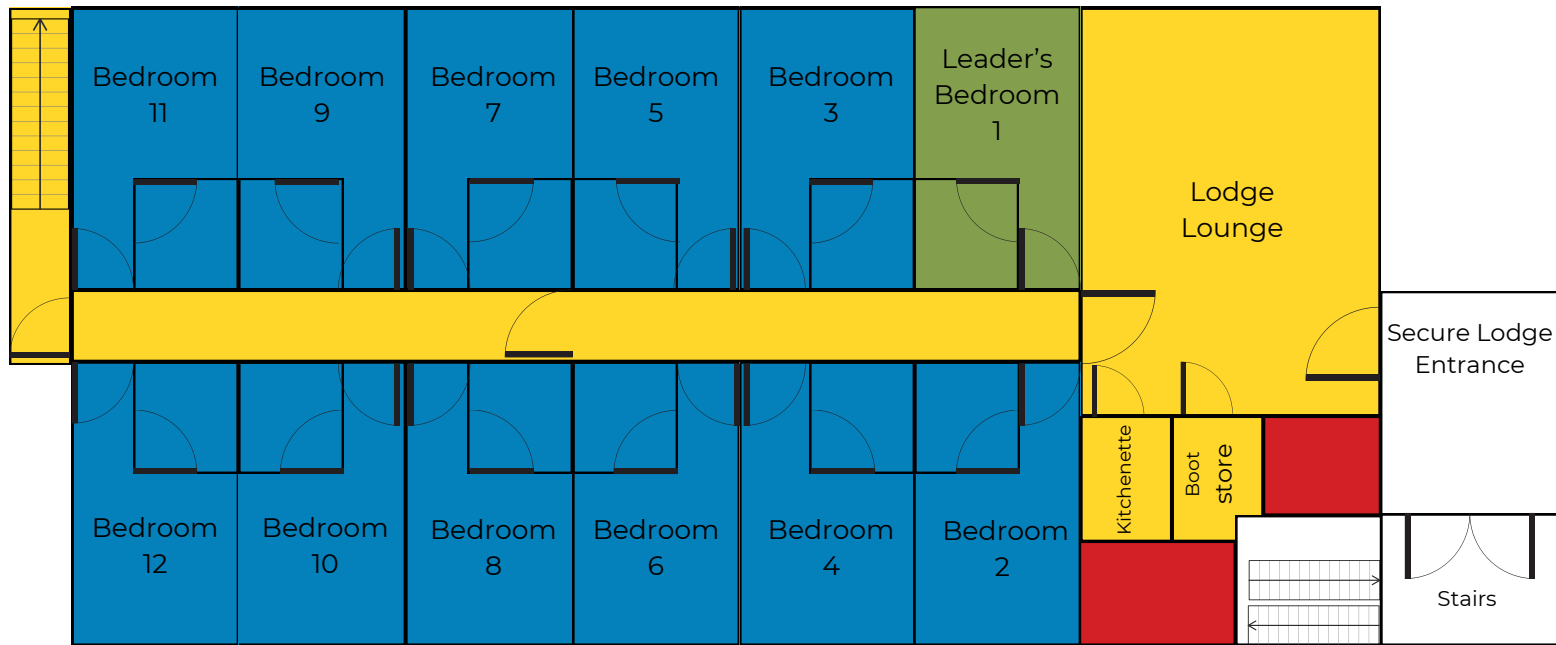

Tree Tops Lodge

Pioneer Ground floor

Direct onto main carpark

All bedrooms are ensuite with bath tubs.

Lodge is not wheel chair accessible.

KEY

2 Beds (2 single beds)

4 Beds (2 single & 1 bunk)

Secure Lodge Area

Staff Only